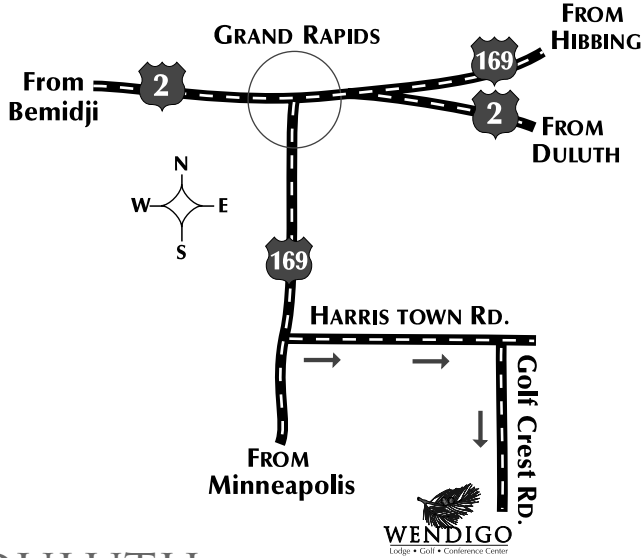

WENDIGO

Directions

20108 Golf Crest Rd., Grand Rapids, MN 55744
218-327-2211 • Toll Free 866-727-7345

FROM DULUTH

- Travel US-2 West to Grand Rapids.
- In Grand Rapids, follow US-2 West/ US-169.
- Turn LEFT (south) on US-169.
- Follow US-169 South for approximately 3.9 miles.
- Turn LEFT (east) onto Harris Town Rd./ CR-64, follow approximately 2.5 miles.
- On your right you will see a sign for Wendigo Lodge. This corner is Golf Crest Road which is the driveway to the Lodge. Turn RIGHT onto Golf Crest Road for approximately .8 miles.

FROM MINNEAPOLIS/ST. PAUL

- US-169 from the Twin Cities.
- Continue to follow US-169 through Hill City.
- From Hill City continue to follow US-169 North for approximately 13.4 miles.
- Turn RIGHT (east) on Harris Town Road/ CR-64, follow approximately 2.5 miles.
- On your right you will see a sign for Wendigo Lodge. This corner is Golf Crest Road which is the driveway to the Lodge. Turn RIGHT onto Golf Crest Road for approximately .8 miles.